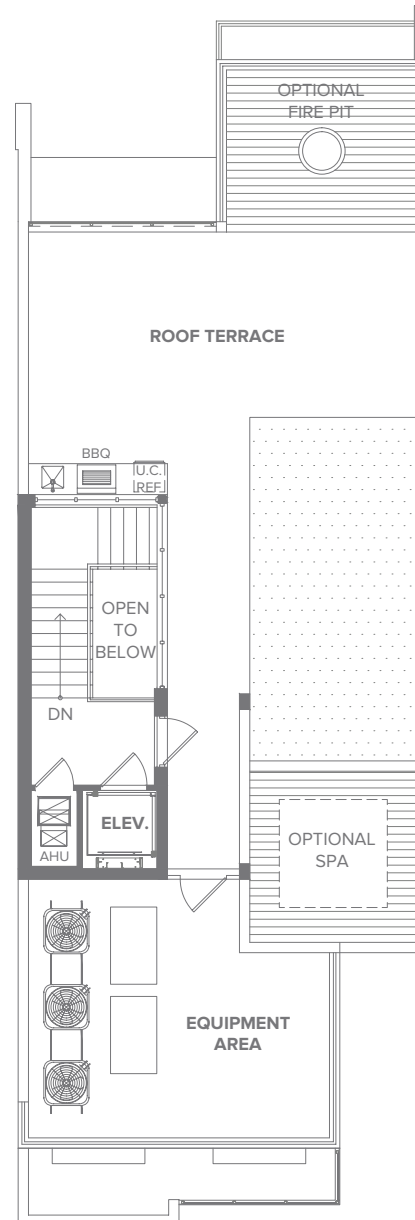

FOURTH FLOOR

SEAGATE YACHT CLUB
RESIDENCES

WAVE AREA CALCULATION

THIRD FLOOR A/C
1,565 sq. ft.

ROOF LEVEL A/C
107 sq. ft.

TOTAL A/C
4,325 sq. ft.

GARAGE
465 sq. ft.

BALCONIES
267 sq. ft.

LOGGIA
174 sq. ft.

ROOF TERRACE
1,071 sq. ft.

EQUIPMENT AREA
327 sq. ft.

TOTAL AREA
6,629 sq. ft.