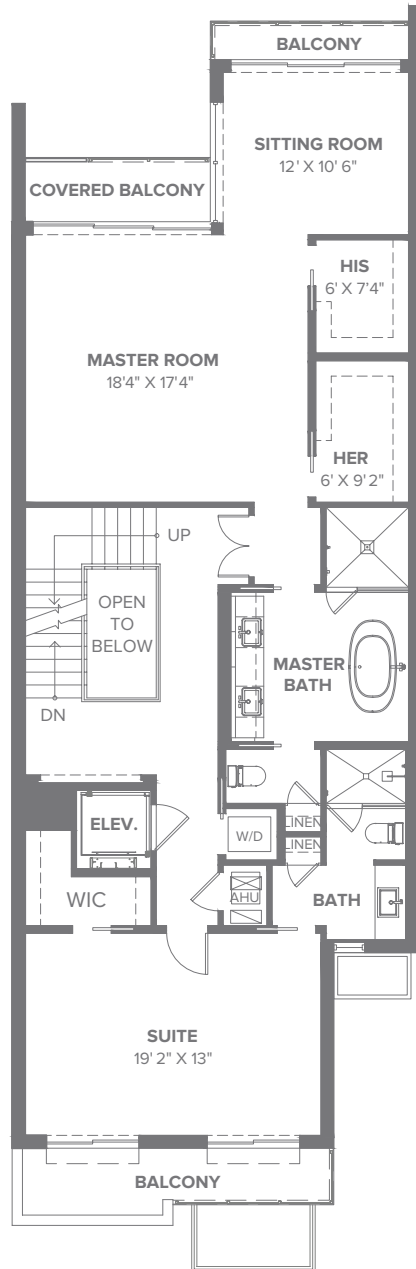

## FIRST FLOOR

## SECOND FLOOR

SEAGATE YACHT CLUB  
RESIDENCES

## WAVE AREA CALCULATION

GROUND FLOOR  
A/C

1,107 sq. ft.

.....  
SECOND LEVEL  
A/C

1,546 sq. ft.

## THIRD FLOOR